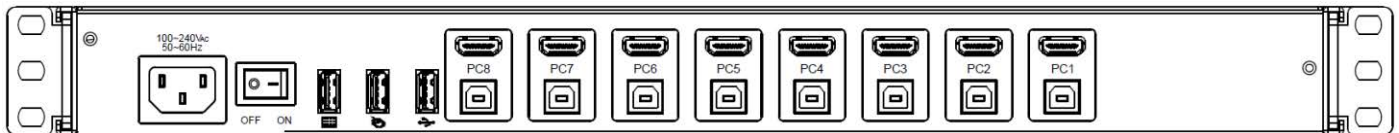

**Model: KVM-2408HD-4K**

1U Rackmount 24" 8 port HDMI 4K LCD KVM, with 8 x 1.8 meters KVM cable - HDMI, USB Interface

**Rear I/O for KVM-2408HD-4K**

**Features**

- 1U Rackmount 23.8" widescreen LCD Console Drawer
- Integrated with 8 port HDMI KVM switch
- Pivot Screen with Maximum resolution 3840 x 2160
- Front 1 x USB and Rear 1 x USB with USB 2.0 Hub
- Integrated with 104-key keyboard with Touch-pad
- Built-in Auto self-locking mechanism system
- Build-in 2x 2 watts speakers

Specification		
Product Model		KVM-2408HD-4K
LCD	Size	23.8"
	Resolution	3840 X 2160
	Max. color	1.0737 Billion
	Luminance	300 cd/m2
Computer Connections	Power	AC Inlet
	HDMI 2.0	8
	USB (for Keyboard & Mouse)	2
	USB 2.0 Hub	1 @ front and 1 @ Rear
Button / Switch	Power Switch	Rock Switch
	LCD Adjustment (OSD)	Button

Auto-Scan Intervals		5 ~ 99 Sec.
Power Input Rating		100-240VAC ; 50/60Hz
Power Consumption		48W
Environment	Operating Temperature	0 - 50°C
	Store Temperature	-20 - 60°C
	Humidity	0-80% RH , NC
Housing		Heavy Duty Steel
Size		1U, 19" Rack mount
Net / Gross Weight		20 / 26 kg
Dimensions (W*D*H)		448 x 790 x 44 mm
Packing Dimensions (W*D*H)		580 x 840 x 190 mm
<b>Order Information</b>		
KVM-2408HD-4K		1U Rackmount 24" 8 port HDMI 4K LCD KVM, with 8 x 1.8 meters KVM cable - HDMI, USB Interface

**Structure Diagram** Unit :mm