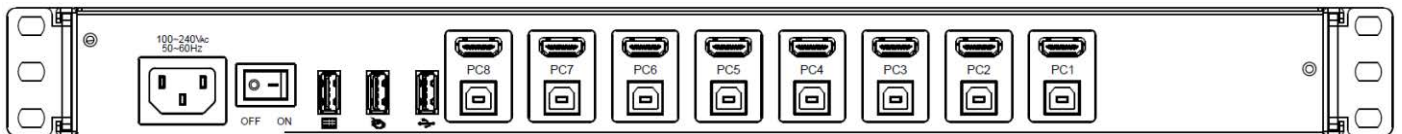

**Model: KVM-2408HD**

1U Rackmount 23.8" LCD Drawer, with USB 2.0 Hub

**Rear I/O for KVM-2408HD**

**Features**

- 1U Rackmount 23.8" widescreen LCD Console Drawer
- Integrated with 8 port HDMI KVM switch
- Pivot Screen with Maximum resolution 1920 x 1200
- Front 1 x USB and Rear 1 x USB with USB 2.0 Hub
- Integrated with 104-key keyboard with Touch-pad
- Built-in Auto self-locking mechanism system
- Build-in 2x 2 watts speakers

Specification		
Product Model		KVM-2408HD
LCD	Size	23.8"
	Resolution	1920 x 1080
	Max. color	16.7M
	Luminance	250 cd/m2
Computer Connections	Power	AC Inlet
	HDMI 2.0	8
	USB (for Keyboard & Mouse)	2
	USB 2.0 Hub	1 @ front and 1 @ Rear
Button / Switch	Power Switch	Rock Switch
	LCD Adjustment (OSD)	Button

Auto-Scan Intervals		5 ~ 99 Sec.
Power Input Rating		100-240VAC ; 50/60Hz
Power Consumption		48W
Environment	Operating Temperature	0 - 50°C
	Store Temperature	-20 - 60°C
	Humidity	0-80% RH , NC
Housing		Heavy Duty Steel
Size		1U, 19" Rack mount
Net / Gross Weight		20 / 26 kg
Dimensions (W*D*H)		448 x 790 x 44 mm
Packing Dimensions (W*D*H)		580 x 840 x 190 mm
<b>Order Information</b>		
KVM-2408HD		1U Rackmount 24" 8 port HDMI Full HD LCD KVM, with 8 x 1.8 meters KVM cable - HDMI, USB Interface

**Structure Diagram**      Unit :mm