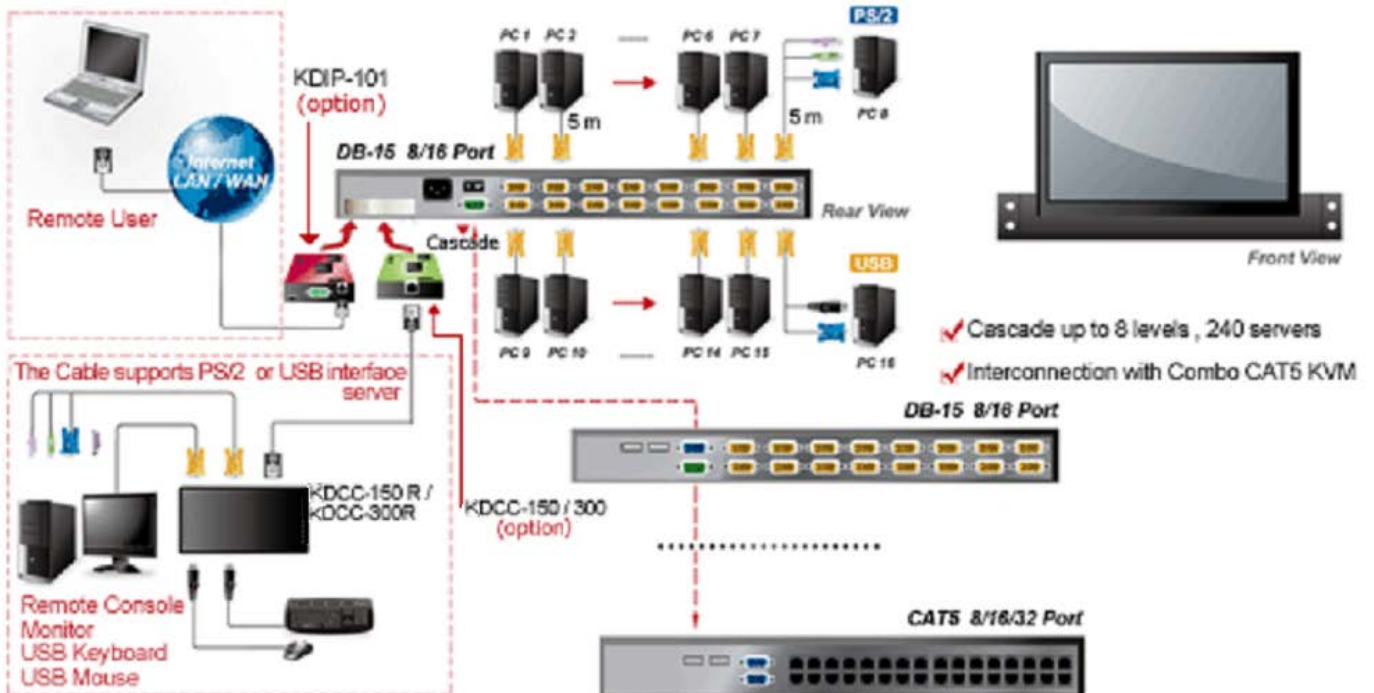

## Main Feature

- 24" Full HD LED Panel support 1920 × 1080 pixels
- One console controls up to 16 directly connected computers
- Support an optional remote console (Cat5 based or Over-IP)
- CAT5 console up to 1000 feet away from KVM switch with superior auto-adjust RGB gain/delay control capability
- Support multiple form - PS/2 and USB computers (SUN and MAC)
- Support DOS, Windows, Netware, Unix, Linux, Mac OS
- Hot Pluggable - Add or remove connected PCs without having to power down the KVM switch or PCs.
- No software required - easy PC selection via Push Buttons, Hot Keys or OSD (on screen display)
- Support Daisy Chaining up to 7 additional units
- Auto Scan Mode for monitoring PCs
- Firmware upgradeable for staying compatible with new coming computers
- Metal case, rack mountable Support DDC2B for all ports

Specification		
Product Model		KVM-2416COMBO
LCD	Size	24"
	Resolution	1920 X 1080
	Max. color	16.7M
	Luminance	300 cd/m2
	View Angel	178° (H) , 178° (V)
	Contrast Ratio	3000 : 1
Computer Connections	Direct	16
	Maximum	128
Computer Port Selection		OSD , Hot Key , Push Button
Connector	Power	AC Inlet
	Computer	HDB 15 Female
	Daisy Chain	HDB 15 Female
	Console Port	Plus one Optional Modules: Selectable CAT5-Based or IP-Based Remote Console
<u>Optional:</u> CAT5-Based Remote Transmit / Receive Module (KDCC-300T/KDCC-300R)		RJ-45 Connector CAT5 console up to 1000 feet away from KVM switch with superior auto-adjust RGB gain/delay control capability
<u>Optional:</u> IP-Based Remote Console Module (KDIP-101)		RJ-45 8P8C for 10/100M Ethernet DB-9 pin male for Modem, Null modem and serial power Control Mini USB 2.0 receptacle
LEDs	Port	16
	Power	1
Button / Switch	Power Switch	Rock Switch
	LCD Adjustment	Button
Hotkey		Provide various Hotkey (Scroll-Lock/ Cap-Lock/ Num-Lock/ Alt/ Ctrl/ Win)
Auto-Scan Intervals		5 ~ 99 Sec.
Keyboard / mouse Emulation		PS/2
Power Input Rating		100-240VAC ; 50/60Hz ; 1A