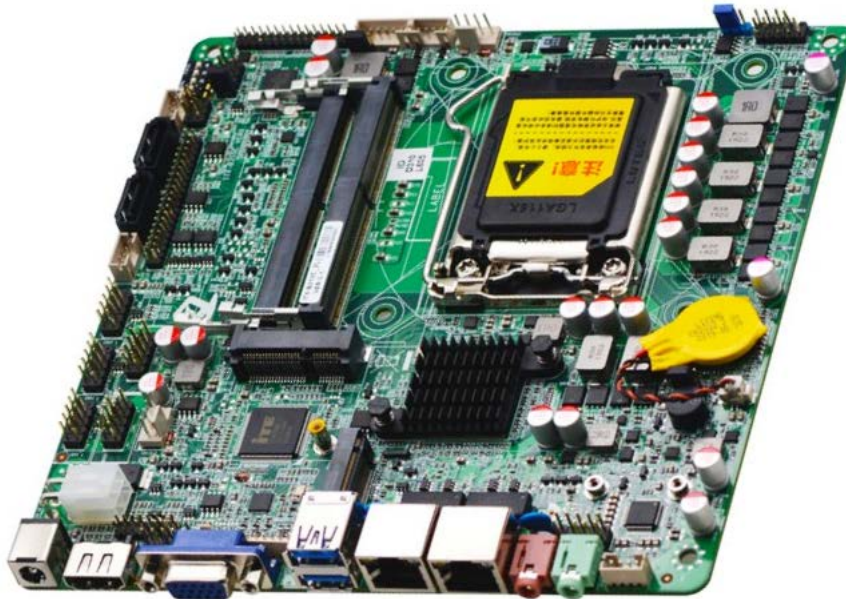

Model: MINI-ITX-310
Industrial MINI ITX Main Board (Coffeelake)

Main Feature:

- Supports 9th / 8th Gen Intel® Core™ / Pentium® Gold / Celeron® processors for LGA 1151 socket
- Supports DDR4 Memory, up to 2666MHz
- 6 x COM ports (COM 2 could set to RS232/422/485)
- Supports Dual display configuration by multiple interface: 2 x HDMI 1.4, VGA & LVDS
- Supports DirectX12, OpenGL4.4, Support 4K 60Hz resolution (Integrated Intel HD ® Graphics Controller)

Specification	
Item	Description
CPU	8 th & 9 th Gen. Intel® Core™ i9/i7/i5/i3/ Pentium / Celeron LGA1151 Processor
Chipset	Intel® H310 Chipset
Memory	Dual channel DDR4 2133/2400/2666 MHz RAM (Non-ECC), Max. Capacity Up to 64GB (16GB per DIMM slot)
Graphic	<ul style="list-style-type: none"> • 1 x VGA port Supports the highest resolution 1920X1200 @60Hz • 2 x HDMI™ port 1.4, supports a maximum resolution of 4096x2160 @ 30Hz • 1 x 24 bit Dual Channel LVDS
Expansion Slots	1 x MINI PCI-E, support WIFI Module
LAN	2 x Realtek ® RL8111H (Gigabit) 10/100/1000Ethernet, Support wake on LAN/PXE
Storage	2 x SATA 3.0 6Gb/s 1 x M.2 slot (Key M) > Support up to PCIe 2.0 x4 and SATA 6Gb/s > Supports 2242/ 2260 /2280 storage devices

Audio	ALC662 6 - Channel HD Audio CODEC
USB	6 x USB 2.0, 2 x USB 3.0
Special Features	Support ACPI S3
	Support CPU Smart FAN
	Support Watch Dog
Rear Panel I/O	2 x USB 3.0 ports
	2 x RJ-45 port
	1 x VGA / HDMI port
	2 x Audio Phone Jack (Line-out, Mic. -in)
	1 x DC Power Input connector
Internal I/O	6 x USB 2.0 port
	1 x Front Panel header
	6 x COM (COM 2 could set to RS232/422/485)
	1 x CPUFAN & 1 x SYSFAN connector
	1 x AUDIO header, 1 x VGA / HDMI header (Internal)
	2 x SATA & Power connector for SSD & HDD
Power Supply	Supports 12 - 19 VDC input
BIOS	64MB SMT Flash ROM
Supporting OS	DOS; Windows 7/10; Linux
Environment	Operating temperature: 0°C to 60°C Relative humidity: 5% to 95% non-condensing
Compliance	CE; FCC; ROHS
Dimension	170 x 170 (mm)