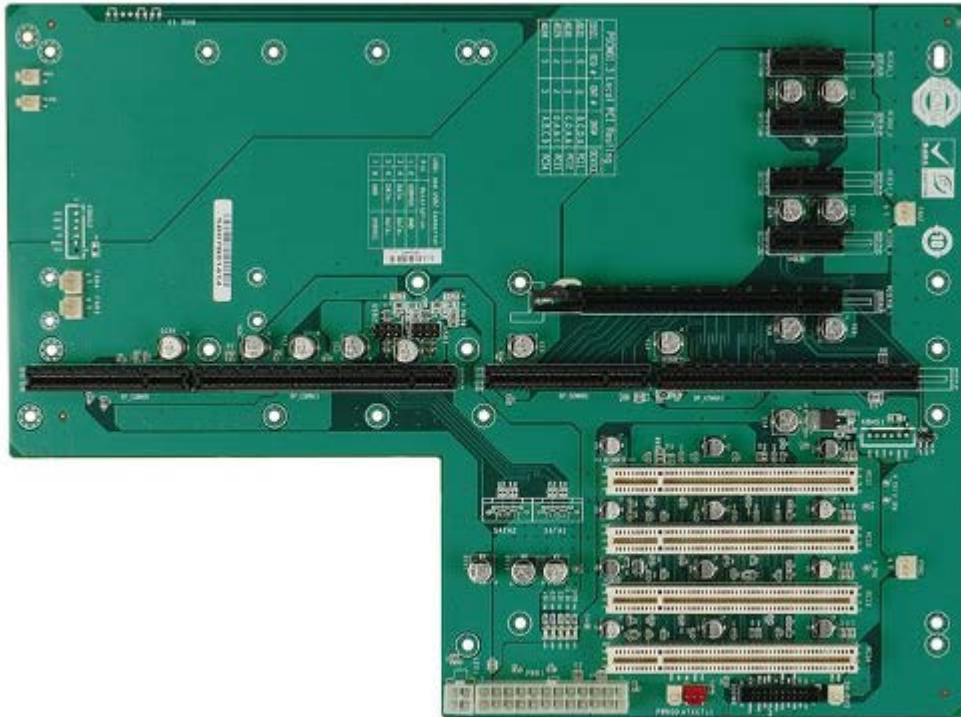

Model: PBPE-10R04  
10 slot PICMG 1.3 Industrial Backplane

### Main Feature:

- Fit for 4U chassis
- 10-slot [PCIe x1 (4), PCIe x16 (1), PCI (4)]
- Four USB ports
- Dual SATA ports
- 24-pin ATX power connector