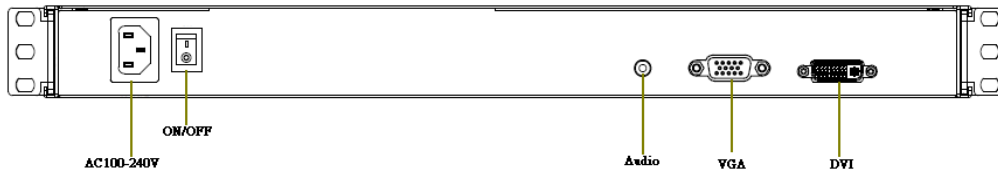

Model: RMF-17W
1U Foldable Rackmount 17" Full HD Monitor

Main Feature

- 17.3" Full HD LED Panel support 1920 × 1080 pixels
- Foldable 1 U height rack-mounting design
- Construction: Heavy-duty steel
- Wide viewing angle
- OSD (On Screen Display) function

Specification	
Product Model	RMF-17W
LCD Panel	Display Type : 17.3" Full HD LED Panel Resolution : 1920 x 1080 Luminance : 300 cd/m2 View Angel : 130°(H), 120°(V) Pixel Pitch : 0.1989 x 0.989 mm Contrast Ratio : 500 : 1 Response Time : 2 ms Power Consumption : 12W LCD MTBF : 50,000hrs
Signal Input	VGA (15 pin D-sub connector) + DVI (DVI-D) + audio input (audio jack)
OSD	Brightness, Contrast, H/V Position, Color, Phase, Clock, auto tune and recall
DC Power Input (optional)	Wide range DC 7V-28V input
Power Supply	Input: 100~240VAC,50/60Hz
Construction	Heavy duty steel
Speaker	2 x 2W internal stereo speaker
Operation Temperature	0~50°C
Dimension W x H x D (mm)	Dimensions: 482 x 44 x 425mm

Ordering Information	
RMF-17W	1U Foldable Rackmount 17" Full HD Monitor
Optional: DC	Support DC input (7-28VDC)

Structure Diagram Unit :mm