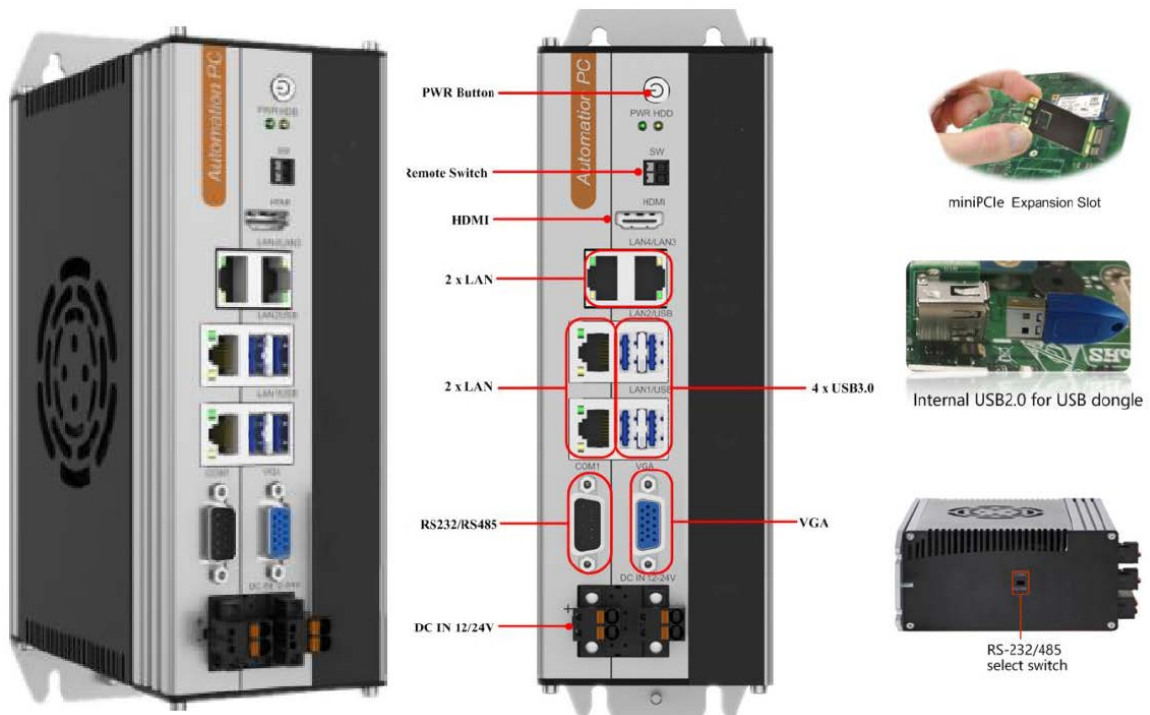

Model: APC-8123-4GL
Automation Embedded PC with 8th Gen. Intel® Core™ i processor, 4 x GLAN, 1 x RS232/485, supporting Real-time OS ...

Application:

Factory Automation; Processor Automation; Intelligent Traffic Control; Vision Inspection ...

Specification	
Product Model	APC-8123-4GL
Processor	Supports 6/7/8 th Gen. Intel® Core™ / Pentium® / Celeron® processors for LGA 1151 socket
Memory	2 x DDR4 SO-DIMM Socket up to 32GB
Storage	Space for 1 x 2.5" HDD/SSD and 1 x mSATA
LAN	4 x Intel® i210 / i211, Gigabit LAN Controller
USB port	4 x USB 2.0/3.0 and 1 x USB 2.0 (internally)
COM port	1 x RS232/485, RS-485 supporting auto flow control
Graphic	<ul style="list-style-type: none"> 1 x VGA Port Supports the highest resolution 1920X1200 @60Hz 1 x HDMI port Supports the highest resolution 4096x2304 @24Hz, 3840x2160 @60Hz
Expansive interface	1 x full size Mini PCI-E slot with SIM holder for WIFI, 3/4/5G module
I/O port	4 x RJ45; 4 x USB 2.0/3.0; 1 x VGA; 1 x HDMI; 1 x RS232/RS485; 1 x Power Switch; 2 x DC input
Power Supply	12 - 24VDC (Redundant input)
Construction	Heavy duty steel and aluminum
Watchdog Timer	1 - 255 second programmable
Supporting OS	Windows 10; Linux; Real-time operating system (RTOS) such as VxWorks, INtime...
Environment	Operating temperature: -20 °C to 60 °C Storage temperature: -40 °C to 80 °C Storage humidity: 10% to 90% non-condensing Vibration: 17 to 500HZ 1G PTP; Shock: 1G /peak (11m sec)

Safety	CE/FCC/Rohs
Dimension W x H x D (mm)	200 x 155 x 75

Ordering Information

APC-8123-4GL	Automation PC with 4 x GLAN
Optional - Intel Processor	Refer to "Processor List"
Optional - Adapter	110-240VAC to 12 VDC 120 watt Power adapter
Optional - RAM	8 to 32GB DDR4 SO-DIMM RAM
Optional - SSD / HDD	128 GB to 2 TB SSD / HDD
Optional - OS	Windows 10 Professional or IoT Enterprise