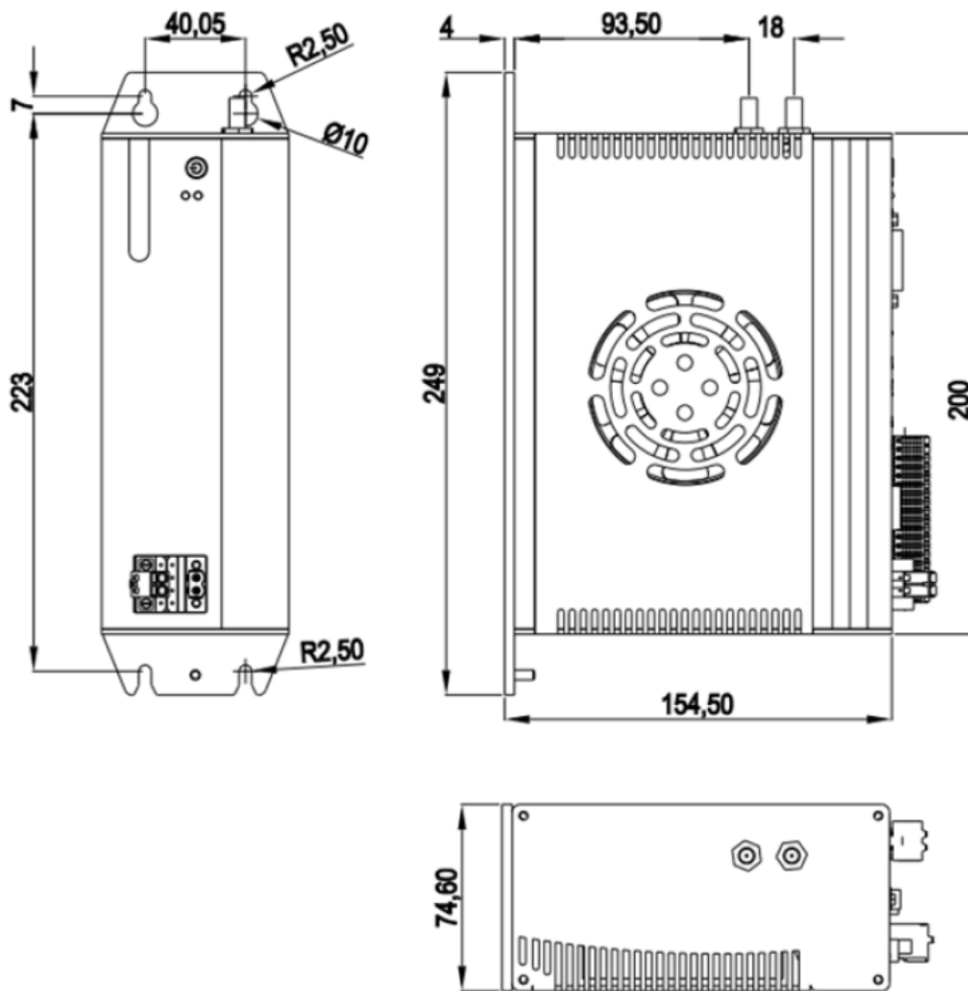

Safety	CE/FCC/Rohs
Dimension W x H x D (mm)	200 x 155 x 75

Ordering Information

APC-8123-4GL	Automation PC with 4 x GLAN
Optional - Intel Processor	Refer to "Processor List"
Optional - Adapter	110-240VAC to 12 VDC 120 watt Power adapter
Optional - RAM	8 to 32GB DDR4 SO-DIMM RAM
Optional - SSD / HDD	128 GB to 2 TB SSD / HDD
Optional - OS	Windows 10 Professional or IoT Enterprise

Structure Diagram

Processor List

Core Name	Processor	CPU No	CPU Speed	Cache	Wattage	GPU
Coffee Lake	Core i7	i7-8700T	2.4 - 4.0 (6 x Core)	12M	35	HDGraphics630 1150MHz
Coffee Lake	Core i7	i7-8700	3.2 - 4.6 (6 x Core)	12M	65	HDGraphics630 1150MHz
Coffee Lake	Core i5	i5-8600T	2.3 - 3.7 (6 x Core)	9M	35	HDGraphics630 1150MHz
Coffee Lake	Core i5	i5-8600	3.1 - 4.3 (6 x Core)	9M	65	HDGraphics630 1150MHz
Coffee Lake	Core i5	i5-8500T	2.1 - 3.5 (6 x Core)	9M	35	HDGraphics630 1100MHz
Coffee Lake	Core i5	i5-8500	3.0 - 4.1 (6 x Core)	9M	65	HDGraphics630 1100MHz
Coffee Lake	Core i5	i5-8400T	1.7 - 3.3 (6 x Core)	9M	35	HDGraphics630 1050MHz
Coffee Lake	Core i5	i5-8400	2.8 - 4.0 (6 x Core)	9M	65	HDGraphics630 1050MHz
Coffee Lake	Core i3	i3-8300T	3.2 (4 x Core)	8M	35	HDGraphics630 1100MHz