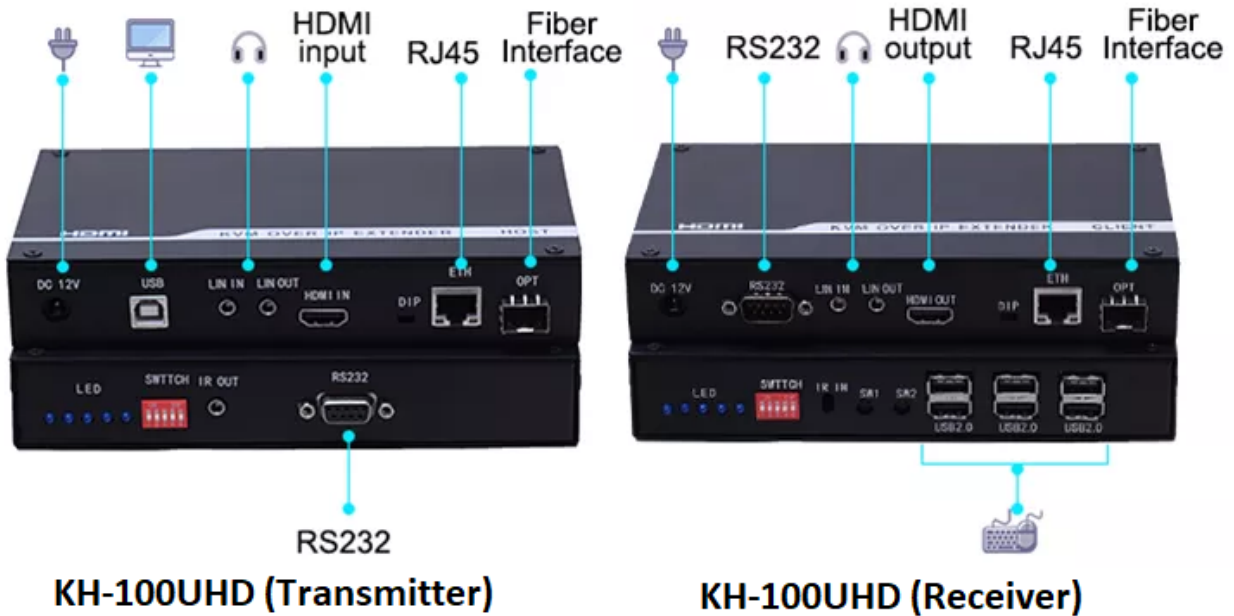

Product Model: KH-100UHD

One Cat6/7 or Optical Fiber cable extend UHD HDMI video, Audio, USB, IR, RS 232 signals up to 100m away

Main Feature

HDMI KVM Extender transmit UHD HDMI video, Audio, USB keyboard and Mouse signals up to 100m away from a computer using only one Cat6/7 or Optical Fiber cable. Each KVM extender consists of a Transmitter that connects to a computer, and extends UHD HDMI signal to local monitor.

Specification		
Product Model	KH-100UHD (Transmitter)	KH-100UHD (Receiver)
Signal	Connection Type	Input: HDMI-A Female, Audio, USB-B, IR, RS 232 Output: 1 x RJ45, 1 x SFP fiber LC connector
	Maximum Group Transmit	With routing switching function, 32 groups of pairing through the dip switch
	Max. Resolution	4k x 2k @ 30Hz; HDMI1.4 & HDCP2.2
	Support Format	VGA: 640 x 480, 800 x 600, 1024 x 768, 1920 x1200 DTV/HDTV: 480i/480p/576i/576p/720p/1080i/1080p 4096x2160@30Hz; 4096x2160@60Hz, 2560x1080@120Hz
	Max Transmit	100 meters
	Dimension (mm)	137 x 110 x 30
	Power	12V / 2A