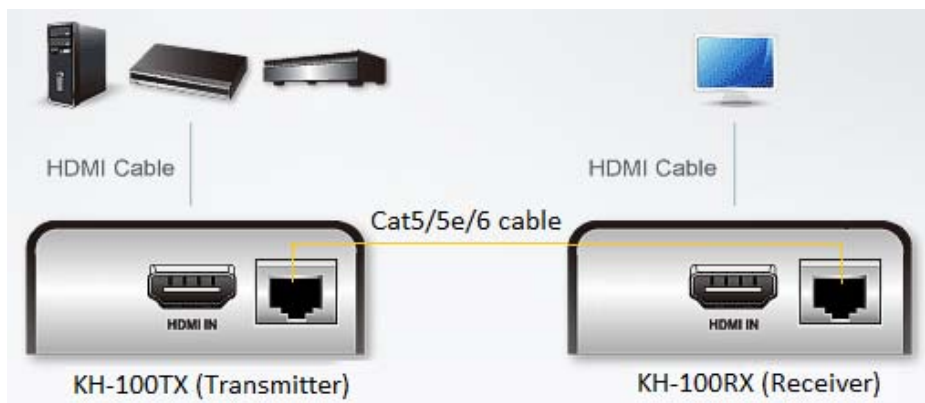

Product Model: KH-100
HDMI Extender - 100 meters

HDMI Receiver

HDMI Transmitter

Main Feature

HDMI KVM Extender transmits KVM up to 100m away from a computer using only one Cat5/5e/6 cable. Each KVM extender consists of a Transmitter that connects to a computer, and extends HDMI signal to local monitor.

Specification			
Product Model		KH-100TX (Transmitter)	KH-100RX (Receiver)
Bandwidth		225MHz	
Signal	Type	1 in 1 out	1 in 1 out
	Connection Type	Input: HDMI-A Female Output: 1xHDM-A Female 1xRJ45	Input: RJ45 Female Output: HDM-A Female
	Input Video Signal	0.5-1.0Vp-p	
	Output DDC Signal	5 V p-p (TTL)	
	Best Resolution	1920*1080	

	Max. Resolution	1920*1200
	Support Format	VGA: 640 x 480, 800 x 600, 1024 x 768, 1920 x1200 DTV/HDTV: 480i/480p/576i/576p/720p/1080i/1080p
	Max Transmit	100m
	Dimension (mm)	132 x 92 x 41
	Power	5V 2000mA
Package Contents	1 x HDMI KVM Transmitter and 1 x HDMI KVM Receiver 1 x Power Adapters 1 x User Manual	