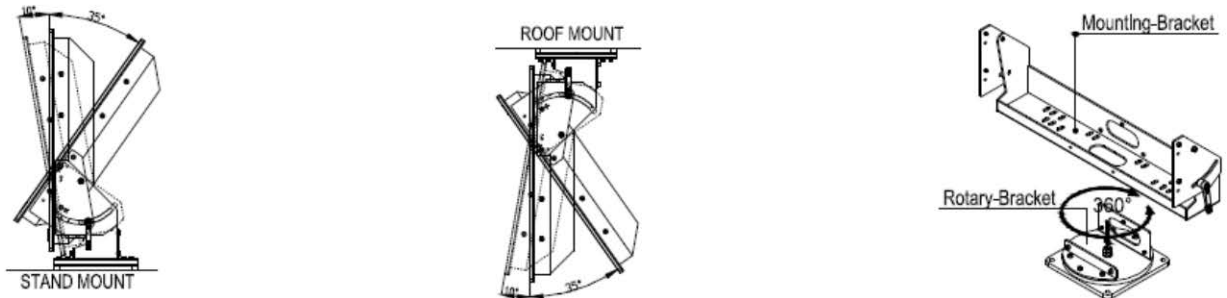

Model: MIPM-15
15" Marine Industrial Panel Monitor (VGA +DVI + S-Video + AV input)

Main Feature

- Dimming knob control backlight brightness from nearly 0% to 100%
- Front IP65 aluminum bezel with powder coating
- Wide range DC8~30V power input with Lockable connector (AC Power in option)
- Front hardness AR glass protection (touch option)
- Build in 2 x 2 watts stereo speaker
- IP65 Front OSD Design , Ease for use front OSD control
- Enhanced anti-shock and vibration resistance design
- Meet standard VESA hole (75 x 75mm and 100 x 100mm)
- Panel (Flush) mount ,VESA and bracket mount

Power Specifications	DC Input : 8-30V DC to DC power input with Lockable connector
Certification and Approvals	CE/FCC/Rohs Certification: IEC60945

Ordering Information

MIPM-15	15" Marine Industrial Panel Monitor (VGA +DVI + S-Video + AV input)
Optional: SR-BKT	Mounting bracket for stand and roof mount
Optional: RT-BKT	Rotary bracket
Optional: SV-BKT	Sun Visor bracket

Mechanical Drawing with Robust Bracket (options)

Stand/Roof Mount + Robust Bracket

Sun Visor Bracket