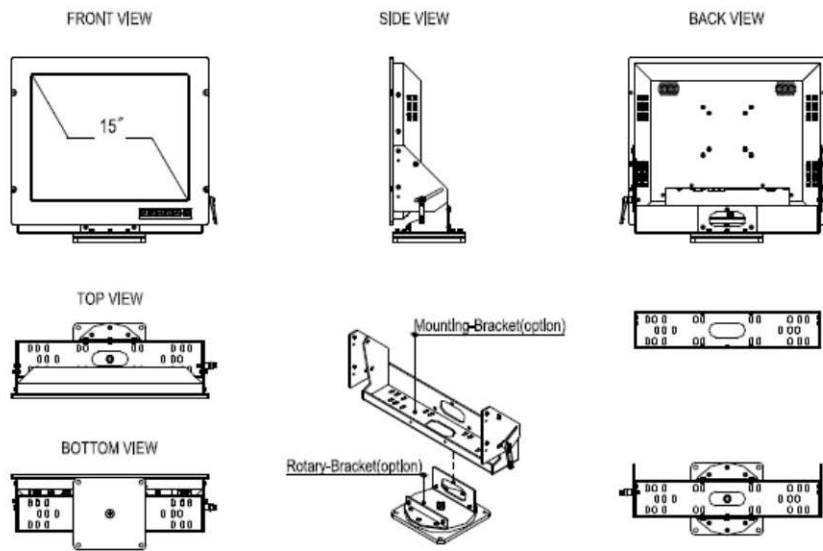

Power Specifications	DC Input : 8-30V DC to DC power input with Lockable connector
Certification and Approvals	CE/FCC/Rohs Certification: IEC60945

Ordering Information

MIPM-15	15" Marine Industrial Panel Monitor (VGA +DVI + S-Video + AV input)
Optional: SR-BKT	Mounting bracket for stand and roof mount
Optional: RT-BKT	Rotary bracket
Optional: SV-BKT	Sun Visor bracket

Mechanical Drawing with Robust Bracket (options)