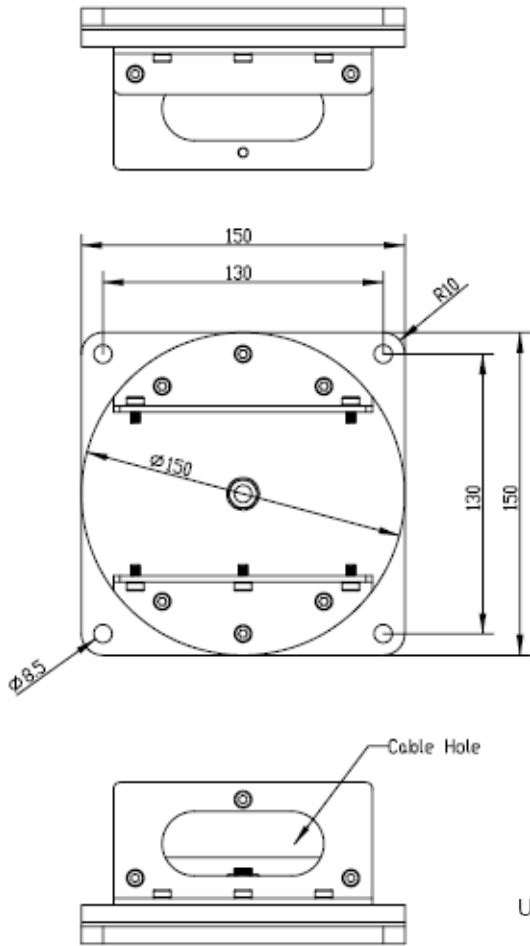

Model: RT-BKT  
Rotary bracket

Unit: mm