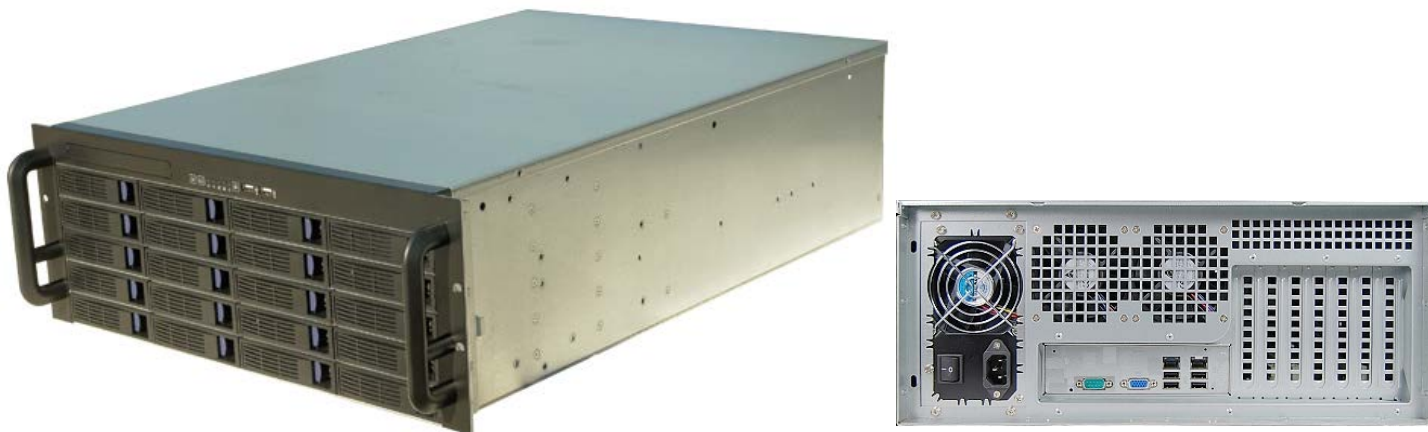

Model: SC-4320
4U Server (Intel Xeon E3 - 1200 series), with 20 Hot-Swappable SATA/SAS Drive Bay

Specification

- Form Factor: 4U, 19" Rackmount
- Processor: Intel Xeon (Quad Core) E3 - 1230 v2 (3.3GHz, 8M Cache)
- RAM: 4GB DDRIII ECC (supporting up to 32GB)
- HDD for OS & Software: 2.5" 500GB SATA
- Optical Drive: Slim DVD
- LAN: 2 x Intel 10/100/1000Mbps Gigabit LAN port
- Hot-swap 3.5" Drive Bay: supporting 20 x SATA / SAS HDD (Maximum to 60TB)
- RAID Level Supporting: 0, 1, 5, 6, 10, 50, JBOD
- Expansion Slot: 1 x PCI-E X 8, 3 x PCI-E X 4, 1 x PCI
- Front LED: 1 x Power ON, 1 x HDD activity, 2x LAN activity
- Front Panel: Power ON/OFF switch, System Reset switch, 2 x USB 2.0 port
- Rear Panel: VGA, COM, 2 x LAN, 4 x USB
- Power Supply Support: 1000watt ATX
- Operating System Supporting: Windows 2000, XP, 7, 2003, 2008 / Linux
- Dimensions (W x D x H): 16.9" x 25.5" x 7.0 " (430mm x 650mm x 176mm)
- Operating Temperature: 0/50 °C
- Storage Temperature: -20/60 °C
- Storage Humidity: 10% to 90%, non-condensing
- Packing: Double Carton boxes, 570mm x 830mm x 310mm
- Weight: 25.5 Kg(net), 28.5 Kg (gross)

Optional Items

- Additional 4/8/16GB DDRIII ECC RAM
- 700 watt Hot-swap Redundant Power Supply Unit
- Sliding Rail