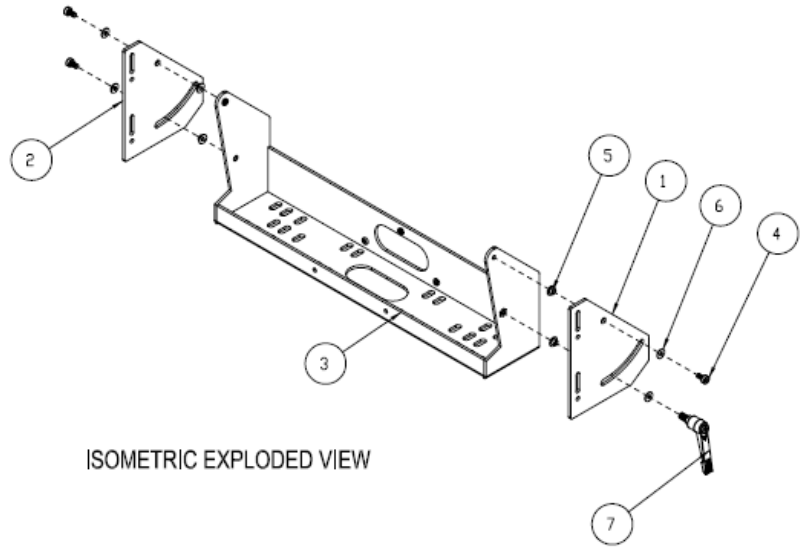

Model: SR-BKT
Mounting bracket for stand and roof mount

TOP VIEW

ISOMETRIC EXPLODED VIEW

ISOMETRIC VIEW

Unit: mm