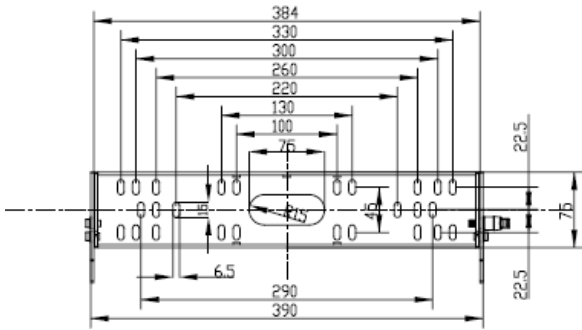

Model: SR-BKT
Mounting bracket for stand and roof mount

TOP VIEW

ISOMETRIC EXPLODED VIEW

ISOMETRIC VIEW

Unit: mm