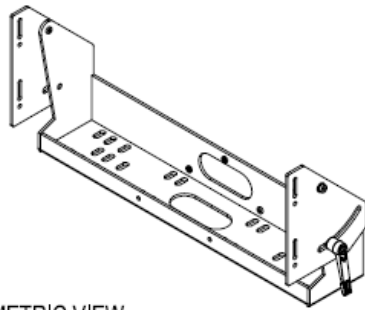

Model: SR-BKT
Mounting bracket for stand and roof mount

TOP VIEW

ISOMETRIC EXPLODED VIEW

ISOMETRIC VIEW

Unit: mm