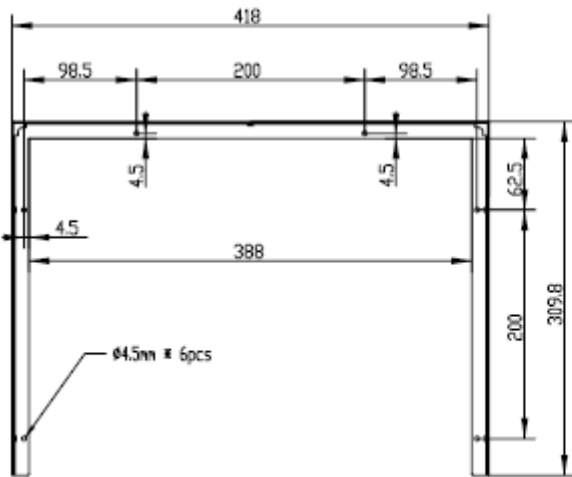

Model: SV-BKT
Sun Visor bracket

ISOMETRIC VIEW

Unit: mm