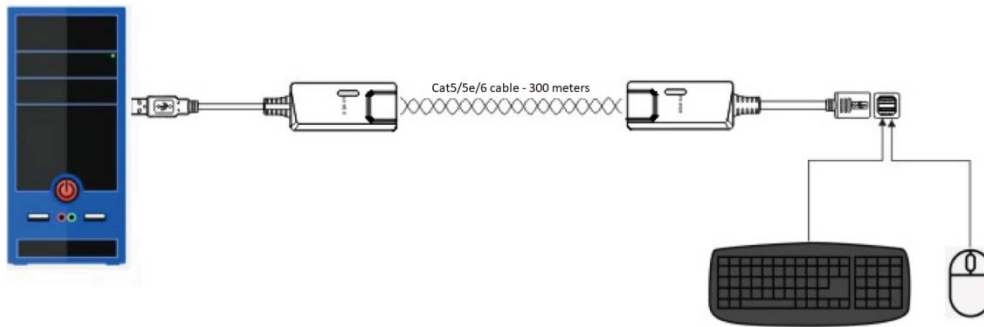

Product Model: UE-300KM
USB Keyboard & Mouse Extender - 300 meters

Main Feature

USB Keyboard and Mouse Extender transmits USB signals up to 300m away from a computer using only one Cat5/5e/6 cable. Each USB KM extender consists of a Transmitter that connects to a computer.

Specification			
Product Model		UE-300 (Transmitter)	UE-300 (Receiver)
Signal	Type	1 in 1 out	1 in 1 out
	Connection Type	Input: USB-A (Male) Output: 1 x RJ45	Input: 1 x RJ45 Output: 2 x USB-A Female
	Power Signal	Green LED	
	Max Transmit	300m	
	Dimension (mm)	80 x 36 x 16	
	Power	5V USB	
Package Contents		1 x HDMI KVM Transmitter and 1 x HDMI KVM Receiver 1 x User Manual	