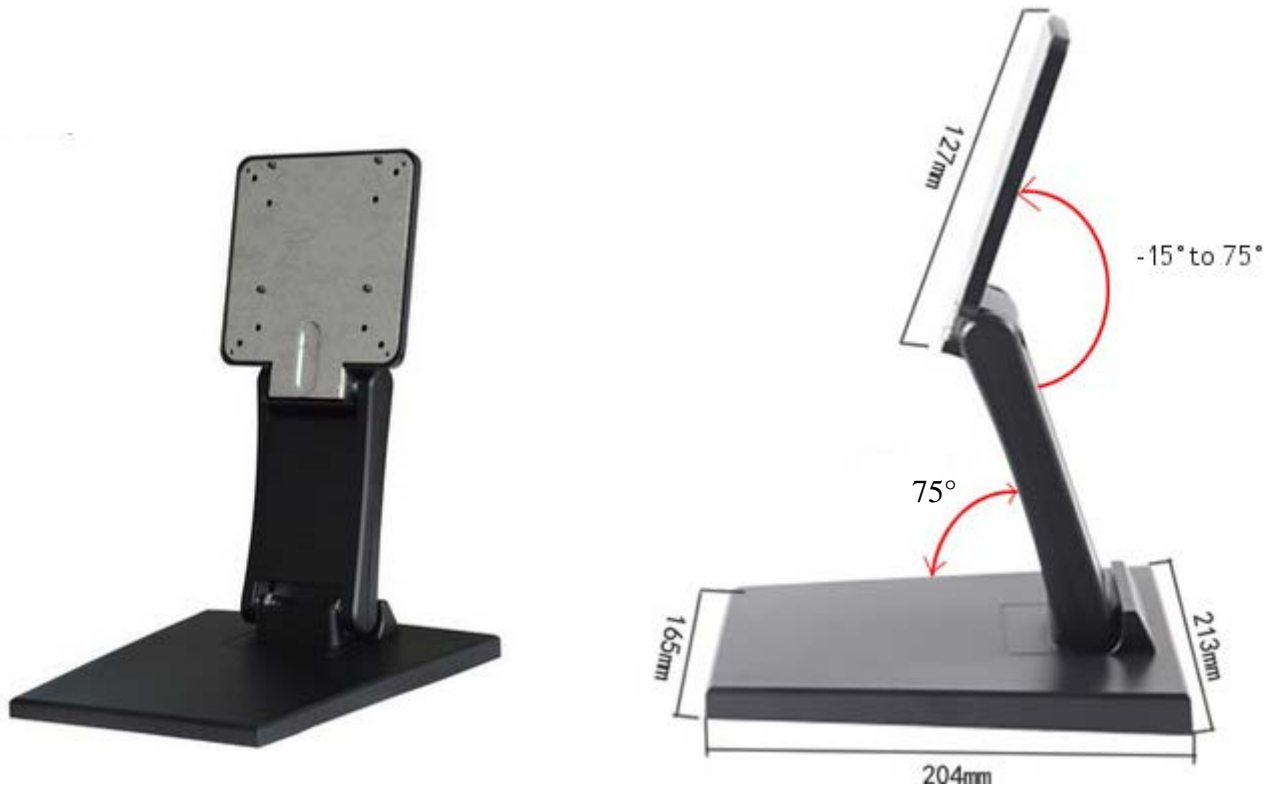

## VESA Mount Desktop Stand

### Feature:

- Standard VESA Mounting Hole (75x75mm & 100x100mm)
- For LCD Monitor & Panel PC up to 22"
- Maximum loading weight 20kg